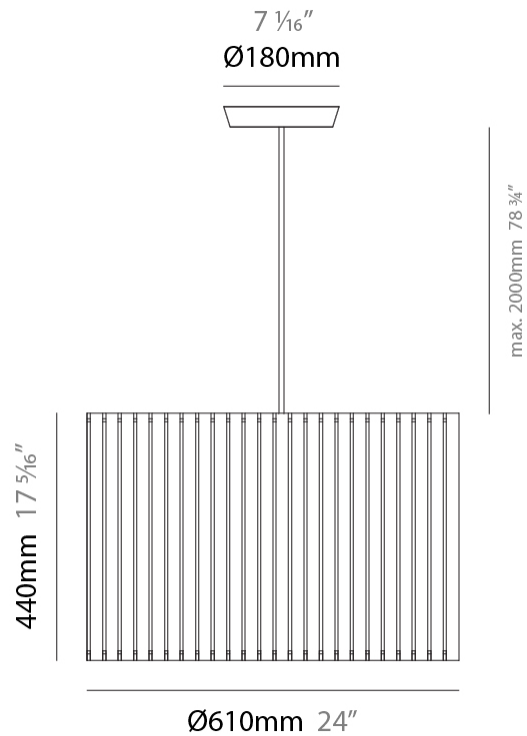

PROJECT	
TYPE	
SPECIFIER	
QUANTITY	
DATE	

LUZ OCULTA WOOD SUSPENSION

D51037- -
base number   Finish Options   Finish Options

1. To build a product code in our configurator select the specify button on the base model # product page
2. To build a manual product code on this datasheet choose from the options listed below in blue font and add the suffix to the base model #

GENERAL

Series: Luz Oculata
Subseries: Luz Oculata Wood
Partner: Fambuena
Division: Design
Installation: Suspension
Product Type: Pendant
Mounting Location: Ceiling
Light Distribution: Direct / Indirect

PHYSICAL

Shape: Rectangle
Diameter (mm): 610
Diameter (in): 24
Height (mm): 440
Height (in): 17 ⁵/₁₆
Fixture Finish: DOW / NAT
Holder Finish: BRA / BRZ
Fixture Material: Metal / Wood
Primary Material: Wood
Cable Details: Cable length 2000mm / 79"

ELECTRICAL

Number of Lamps: 1
Lamp Type: LED Retrofit
Lamp Shape: A19
Bulb Included: Bulb Not Included
Max. Wattage Per Lamp (W): 12
Lamp Base: E26
Input Voltage (V): 120
Upon Request: 277Vac / GU24

LED

OPTICAL

RATINGS AND CERTIFICATIONS

Certified By: Certified for North American Standards
IP rating: IP20